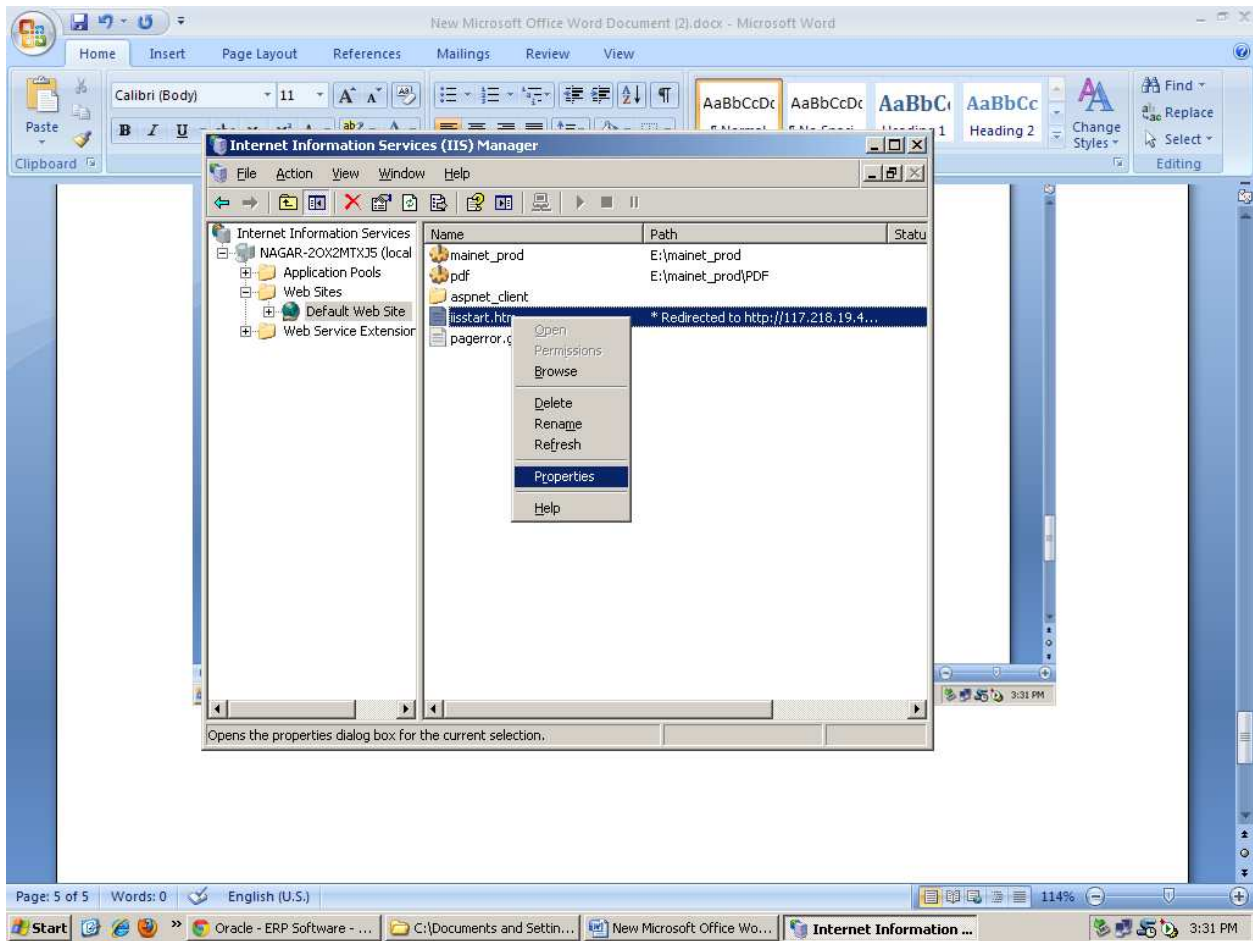

1. Go to RUN
2. Type "inetmgr" Then Press OK

1. On Right Side , Double Click on “LOCAL COMPUTER”

1. On Right Side, Open “Web Sites” Folder

1. Click on "Default Web Site"

2. Right Click on **iisstart.htm**
3. Go to Properties