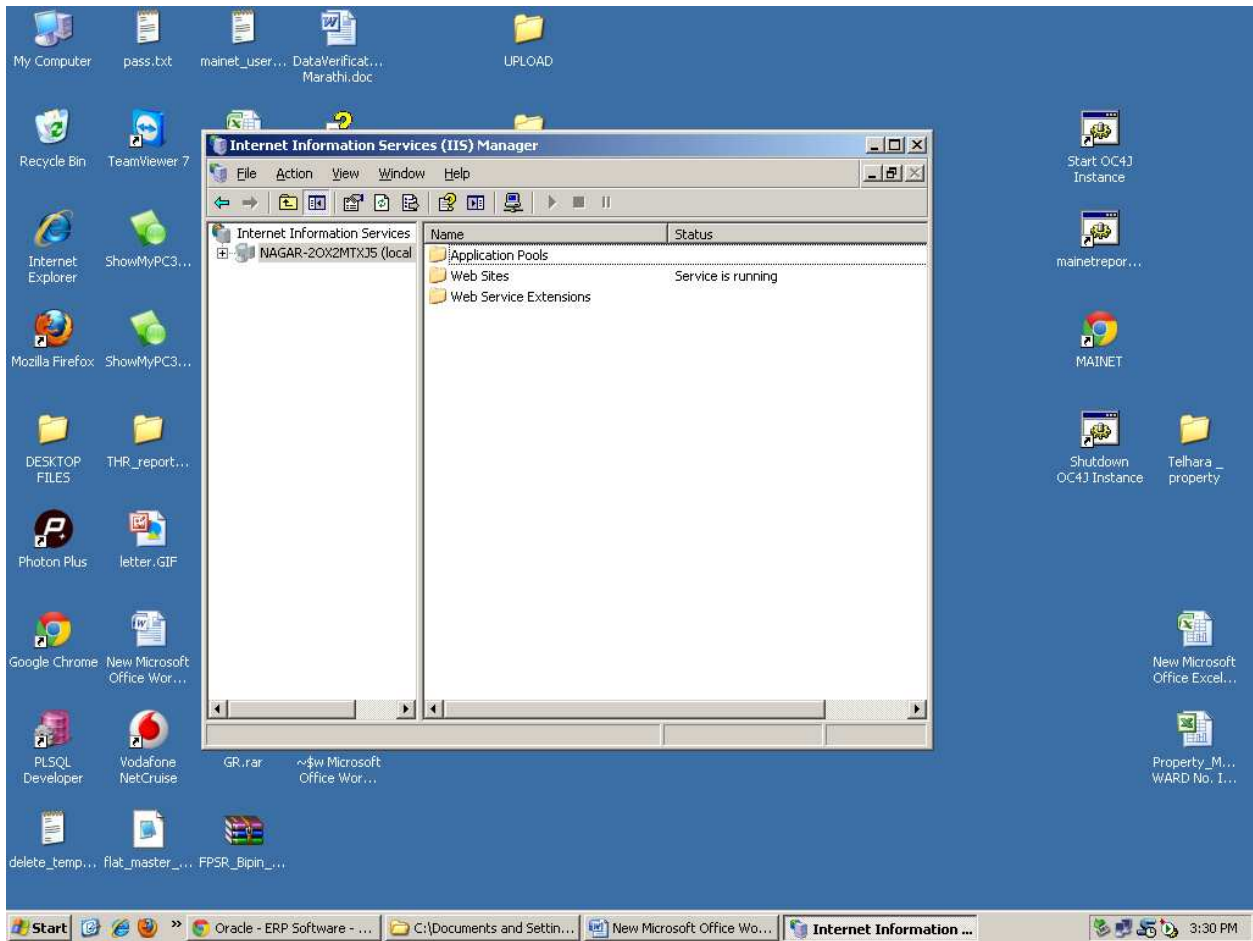

1. Go to RUN
2. Type "inetmgr" Then Press OK

1. On Right Side , Double Click on “LOCAL COMPUTER”

1. On Right Side, Open “Web Sites” Folder

1. Click on "Default Web Site"

2. Right Click on **iisstart.htm**
3. Go to Properties