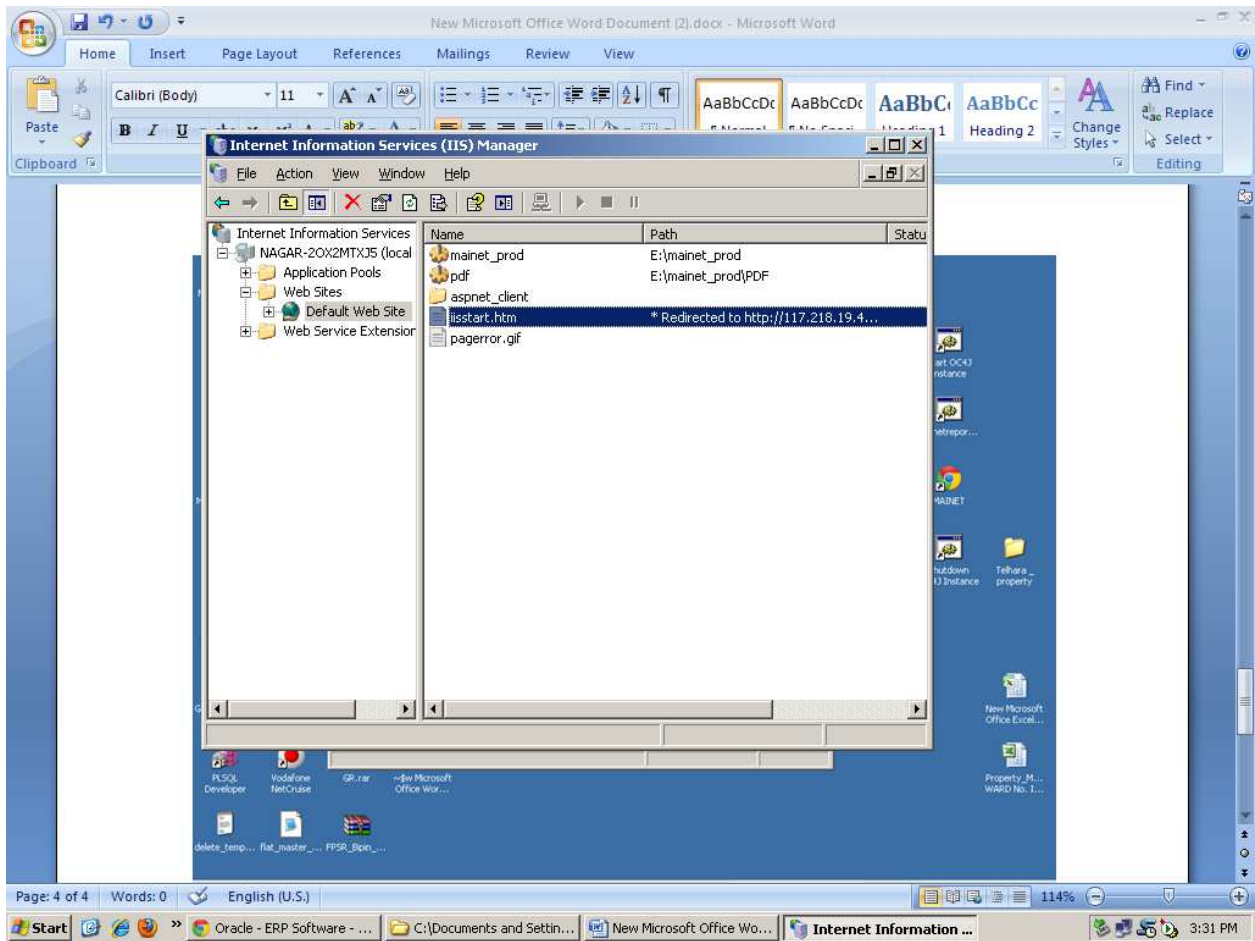

1. Go to RUN
2. Type "inetmgr" Then Press OK

1. On Right Side , Double Click on “LOCAL COMPUTER”

1. On Right Side, Open “Web Sites” Folder

1. Click on "Default Web Site"

2. Right Click on **iisstart.htm**
3. Go to Properties