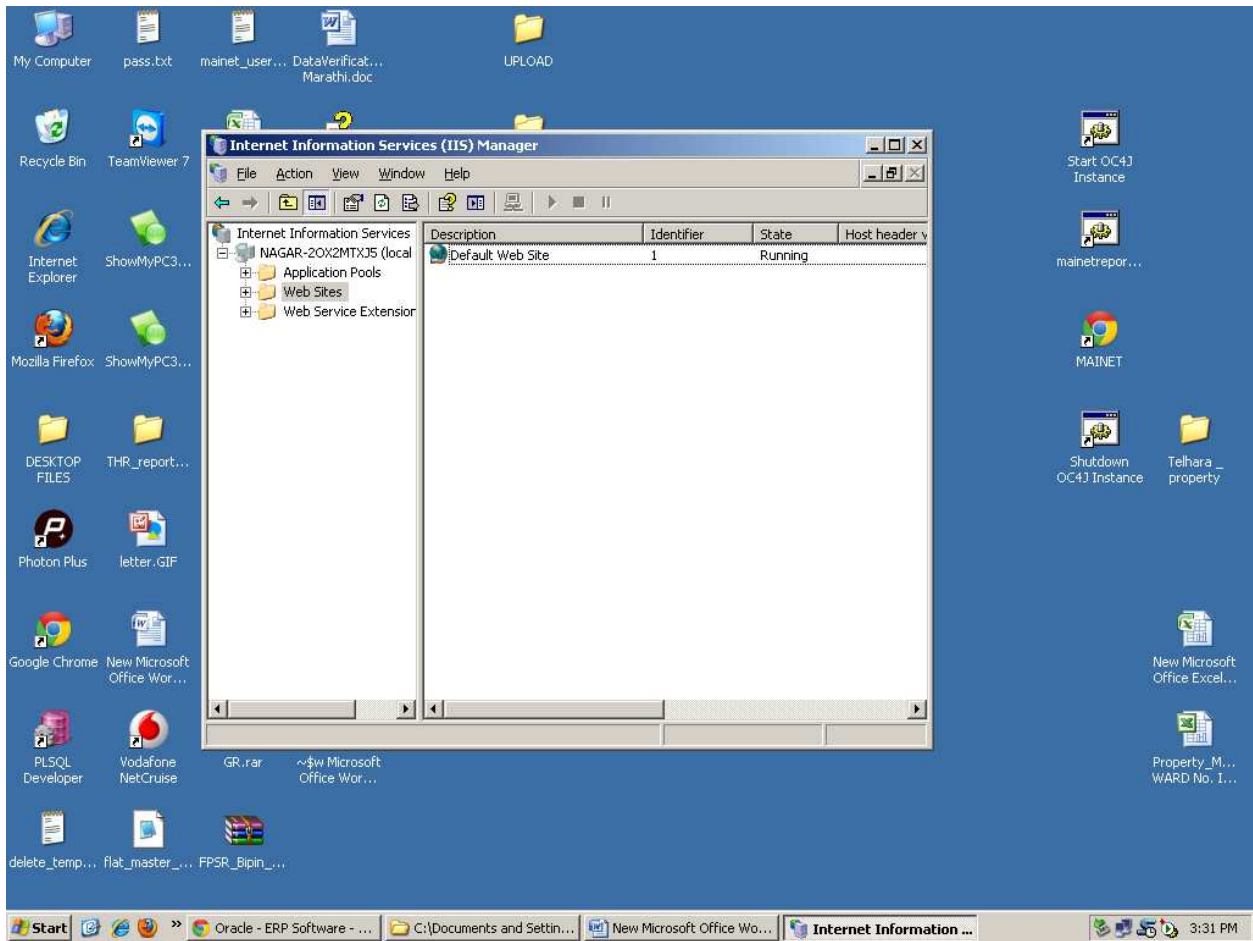

1. Go to RUN
2. Type "inetmgr" Then Press OK

1. On Right Side , Double Click on “LOCAL COMPUTER”

1. On Right Side, Open “Web Sites” Folder

1. Click on "Default Web Site"

2. Right Click on **iisstart.htm**
3. Go to Properties