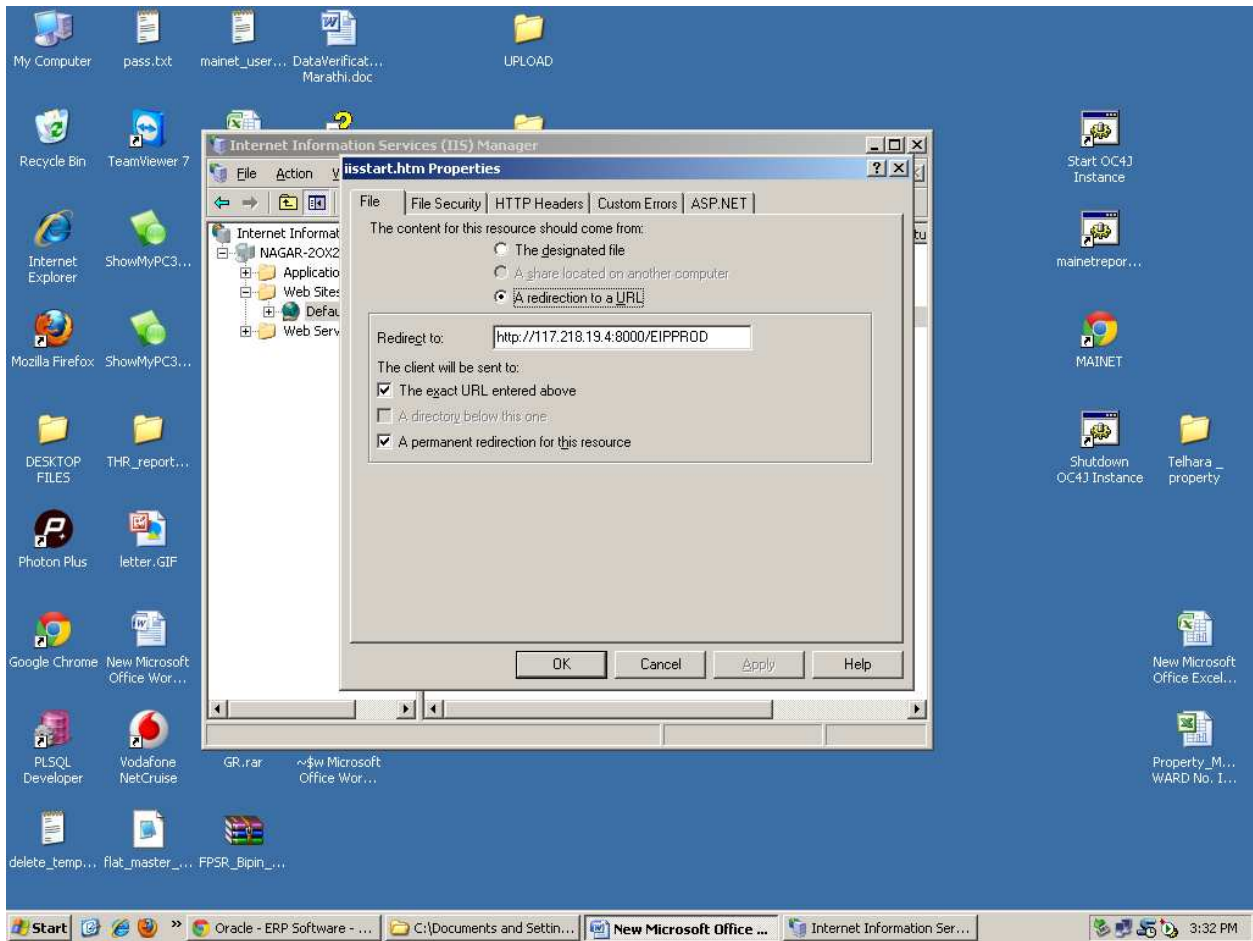

1. Go to RUN
2. Type "inetmgr" Then Press OK

1. On Right Side , Double Click on “LOCAL COMPUTER”

1. On Right Side, Open “Web Sites” Folder

1. Click on "Default Web Site"

2. Right Click on **iisstart.htm**
3. Go to Properties