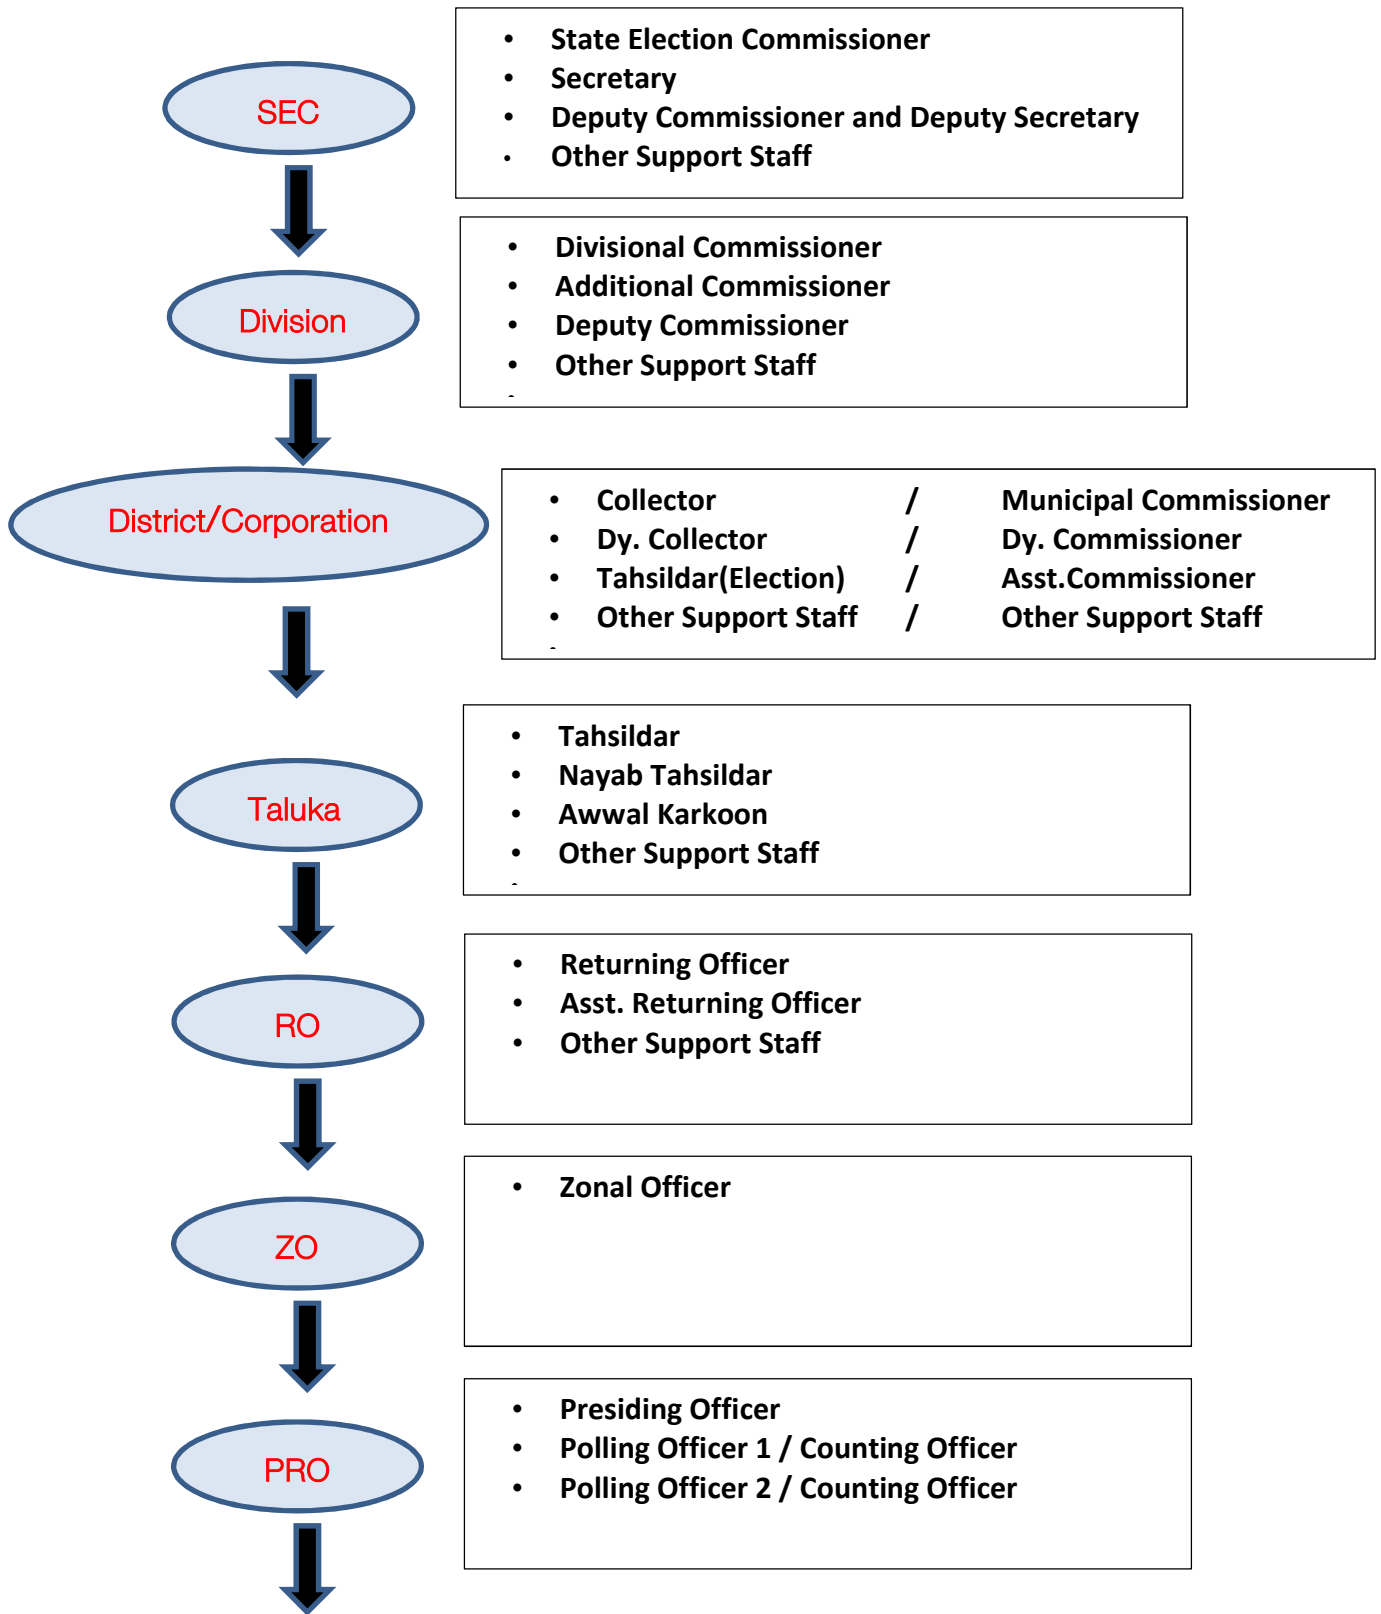

SOP for Election Personnel

1. Officer Tree (to establish line of command):

This Officer Tree is the backbone of True Voter App (TV) because it creates a hierarchy and chain of command, which is useful later for monitoring and reporting. This feature gives superiors right from SEC to Tahsildar an important tool for monitoring and control the subordinates.

- a) Every person in the chain of command has to download TV App and first register himself.
- b) After registration, he has to mark his superior and subordinates, so as to create a hierarchy.
- c) Every superior will receive SMS to approve the subordinate, which once approved by the superior creates the hierarchy tree.
- d) Every election personnel has to fit in this hierarchy tree compulsorily so that all his reports and activities can be populated for the perusal of superiors.
- e) The chain of command in TV App is as below: